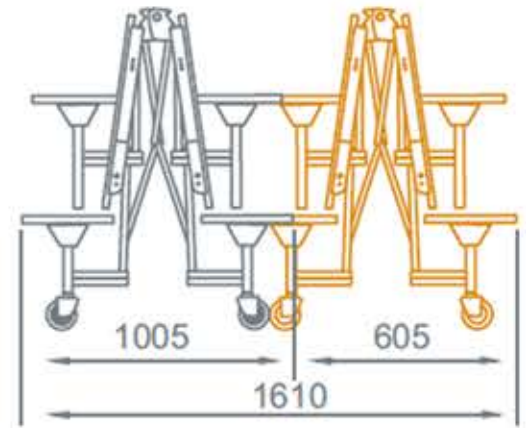

Round / Octagonal - 8 Seater
 Model Folding Round 608

	27	29
A	685mm	735mm
B	375mm	425mm
C	1330mm	1380mm