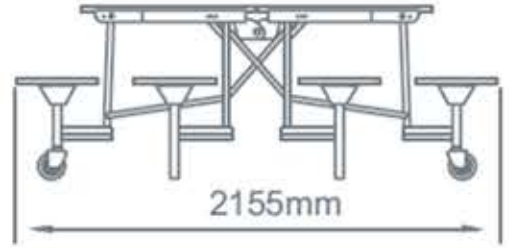

Round / Octagonal - 8 Seater
 Model Folding Round 608

	27	29
A	685mm	735mm
B	375mm	425mm
C	1330mm	1380mm