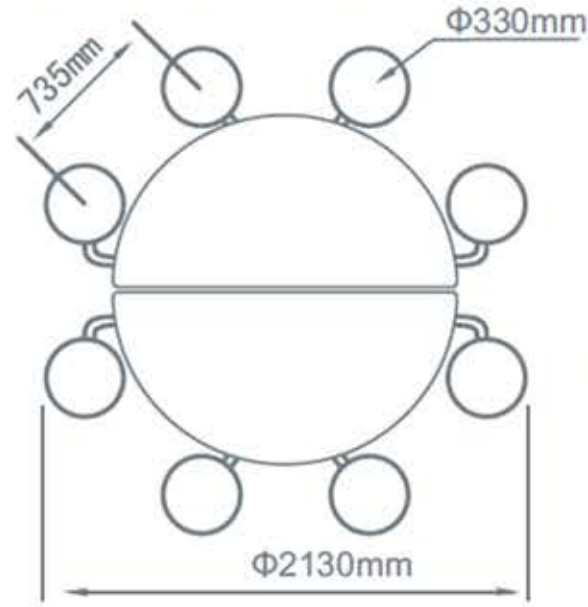

Round / Octagonal - 8 Seater
 Model Folding Round 608

	27	29
A	685mm	735mm
B	375mm	425mm
C	1330mm	1380mm