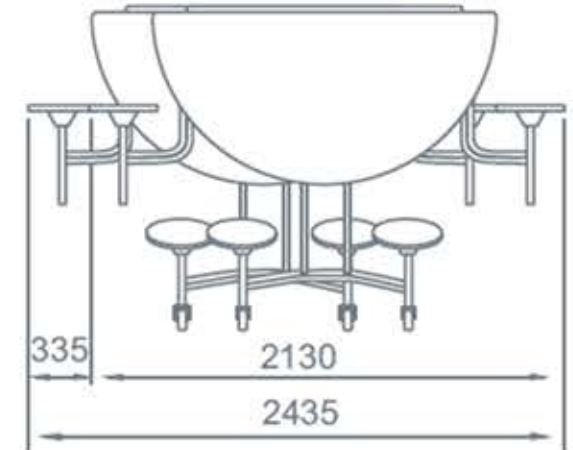

Round / Octagonal - 8 Seater
 Model Folding Round 608

	27	29
A	685mm	735mm
B	375mm	425mm
C	1330mm	1380mm